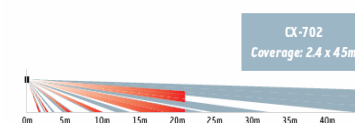

Basic Internal sensors