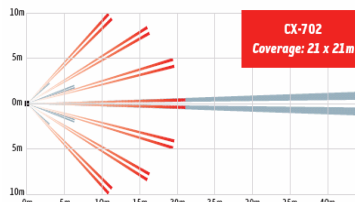

BOUNDARY GARD™

External detection technology without boundaries

No mains required - Battery powered self contained

Void Property Protection

Construction Site Protection

Plant Security

Internal/External battery powered wireless sensing and Gsm communication system.

- 12-24m small animal immune external sensors
- 12-20m wide angle internal sensor/16-45m corridor pattern sensor
- 12m 360° indoor sensor
- 30-60m Active IR battery powered beams (3-5 Year battery life)
- Tilt switch, and other devices are also available.

External sensors

VX402R Animal immunity 12m wide angle rotating detection area control

HX402RAM Animal immunity 12m, A¹masking provision 3m mounting height

BX80NR Animal immunity 24m range. Ideal for protecting building perimeters

Basic Internal sensors