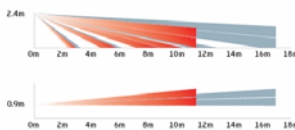

Basic Internal sensors