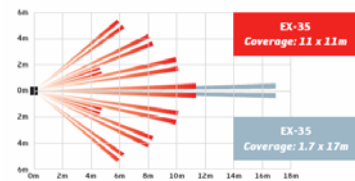

Basic Internal sensors